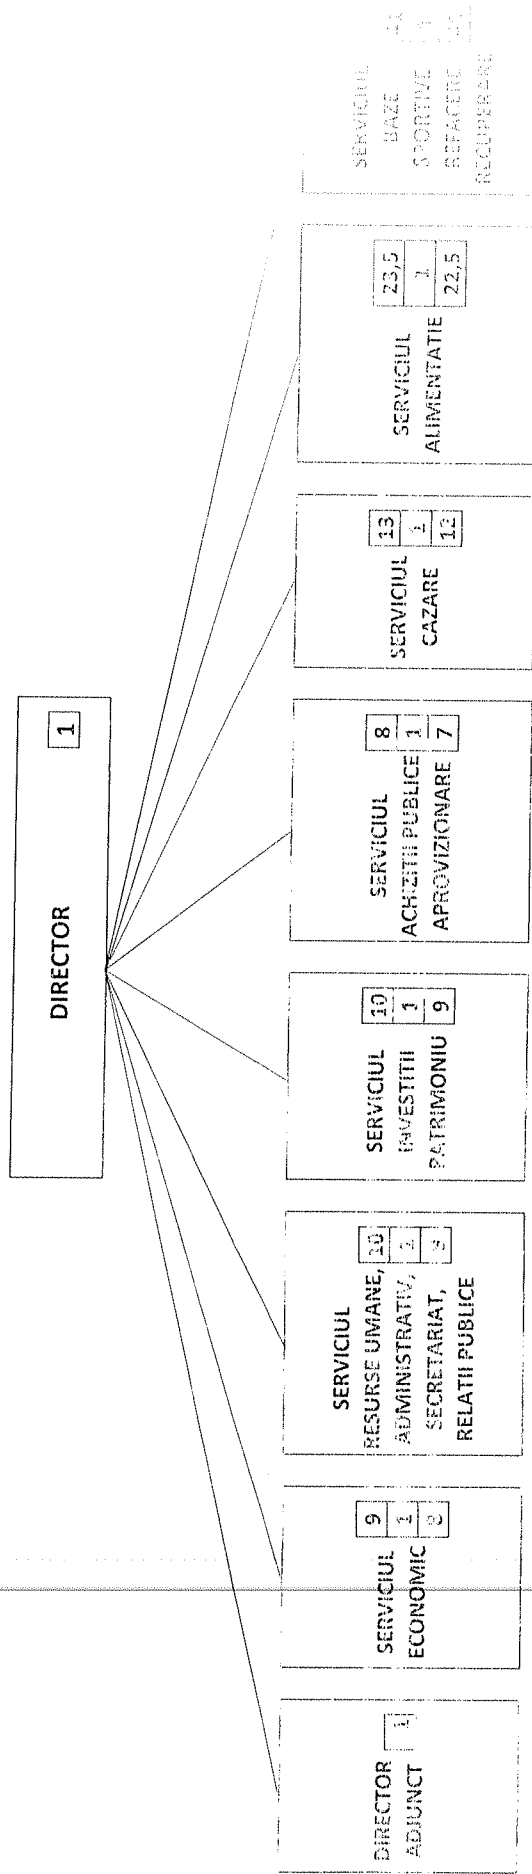

STRUCTURA ORGANIZATORICA A COMPLEXULUI SPORTIV NATIONAL "LIA MANOLIU"

DIRECTOR GENERAL
STEFAN ROHNEAN